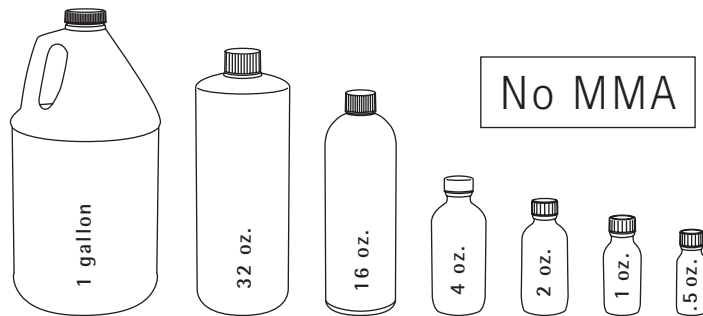

Acrylic Liquid

Beauty takes time. With our Acrylic Liquid, nail professionals have ample setting time to sculpt each nail to its natural beauty. Designed to work with our Acrylic Powder, as well as others on the market, our Acrylic Liquid works beautifully in any season or weather condition. Even better, our liquid causes no powder discoloration, so your shades stay true to form.